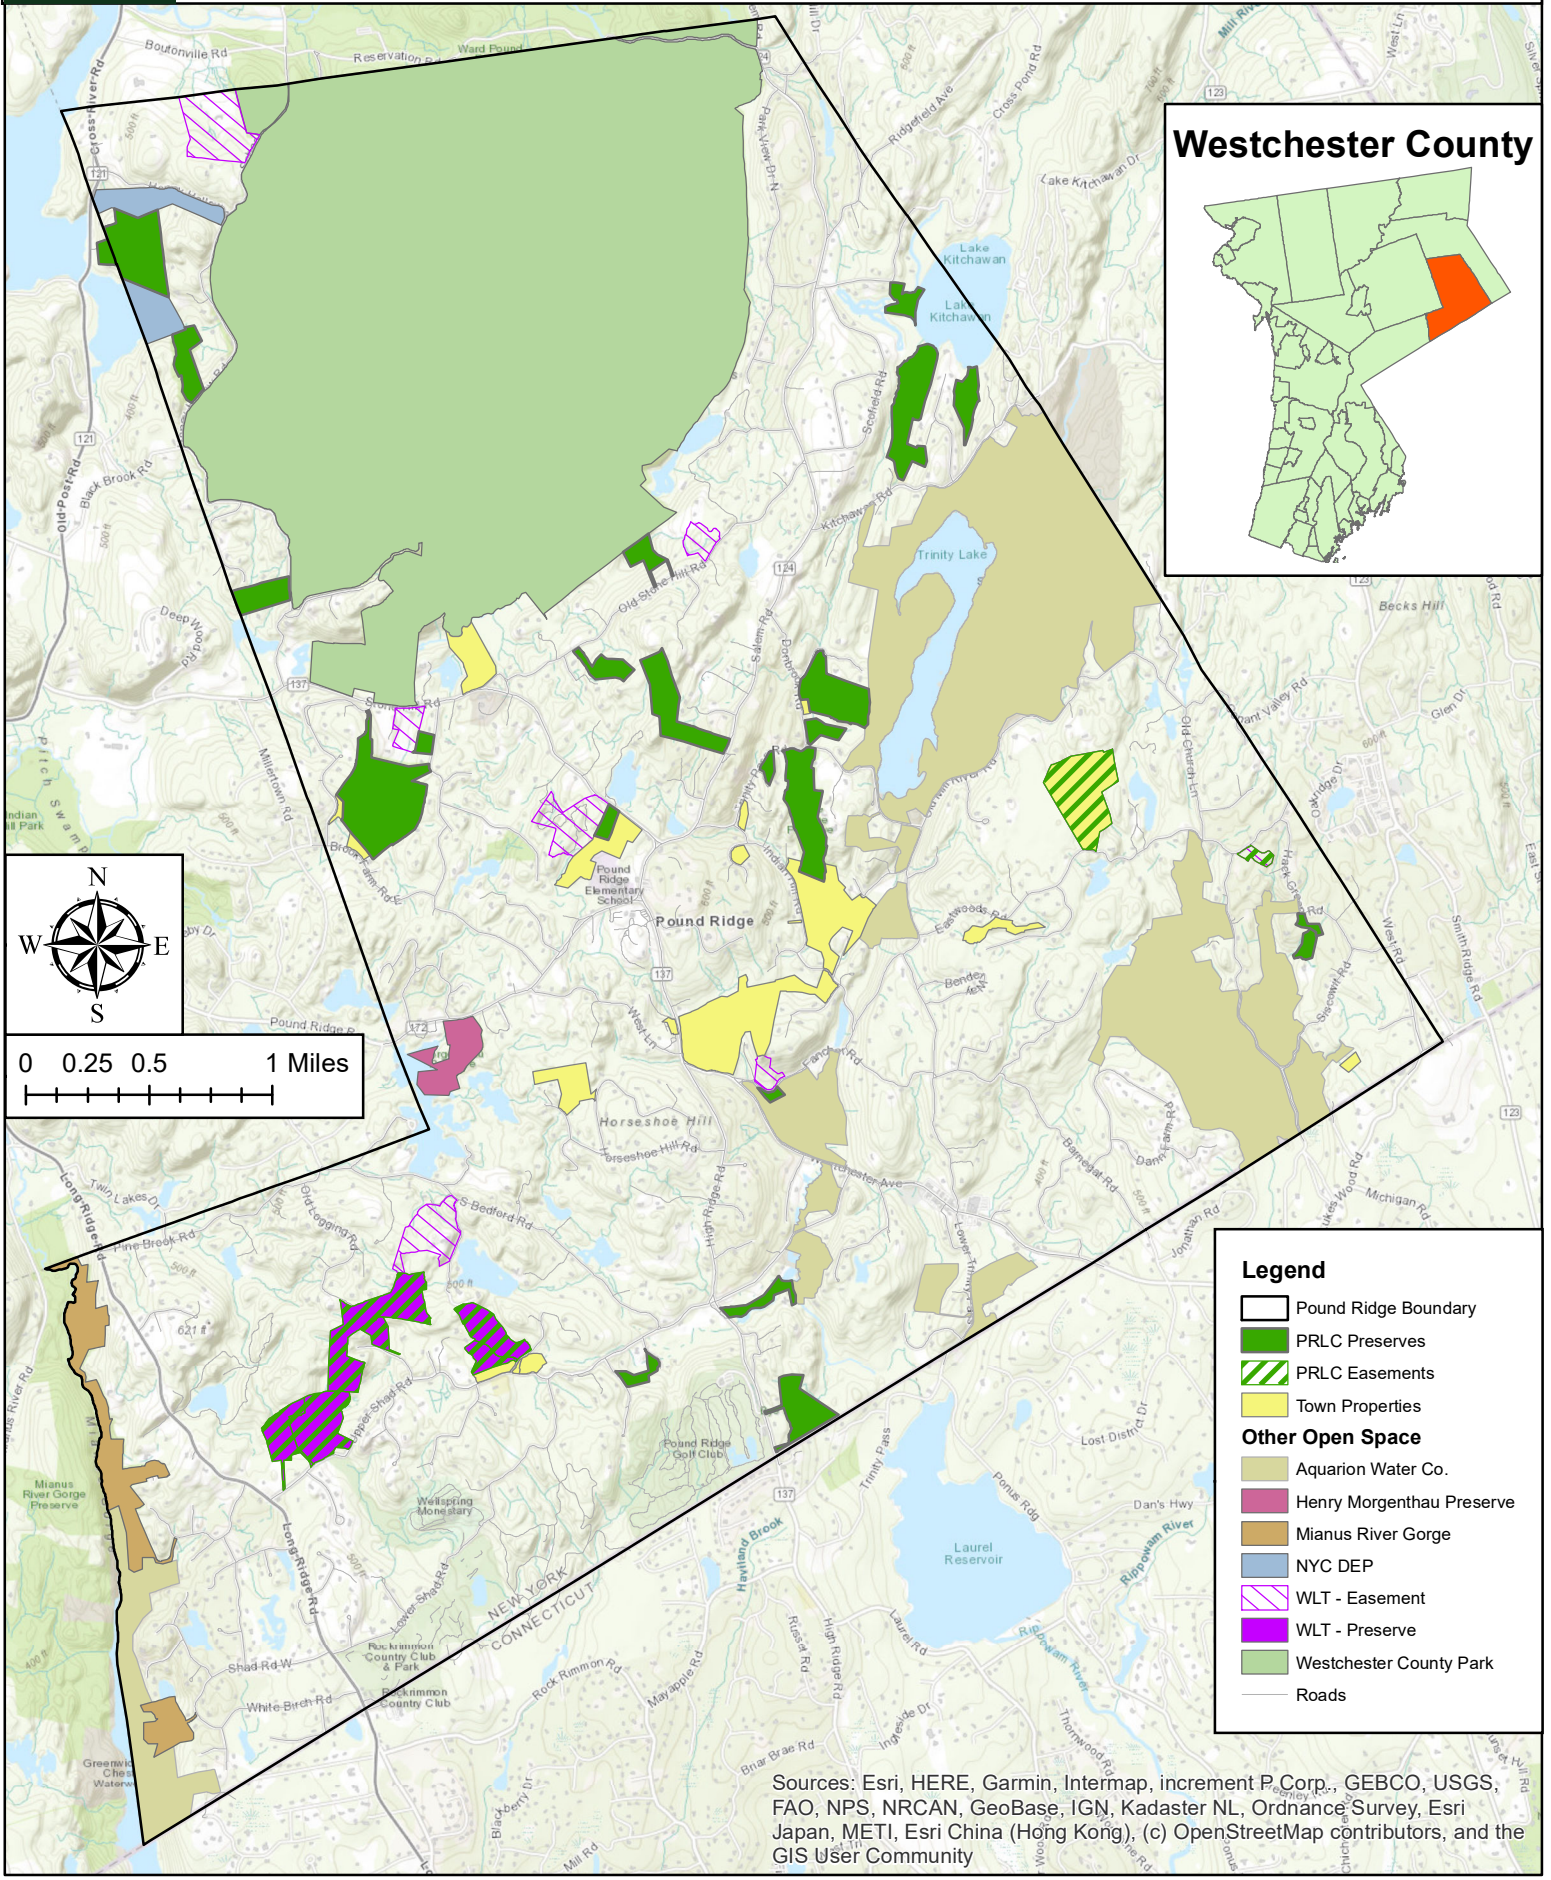

The Pound Ridge Land Conservancy Service Area

Created by Andrew Morgan
PRLC Land Steward
December 12, 2019
Updated Dec. 08, 2022

- Legend**
- Pound Ridge Boundary
 - PRLC Preserves
 - PRLC Easements
 - Town Properties
 - Other Open Space**
 - Aquarion Water Co.
 - Henry Morgenthau Preserve
 - Mianus River Gorge
 - NYC DEP
 - WLT - Easement
 - WLT - Preserve
 - Westchester County Park
 - Roads

Sources: Esri, HERE, Garmin, Intermap, increment P Corp., GEBCO, USGS, FAO, NPS, NRCAN, GeoBase, IGN, Kadaster NL, Ordnance Survey, Esri Japan, METI, Esri China (Hong Kong), (c) OpenStreetMap contributors, and the GIS User Community