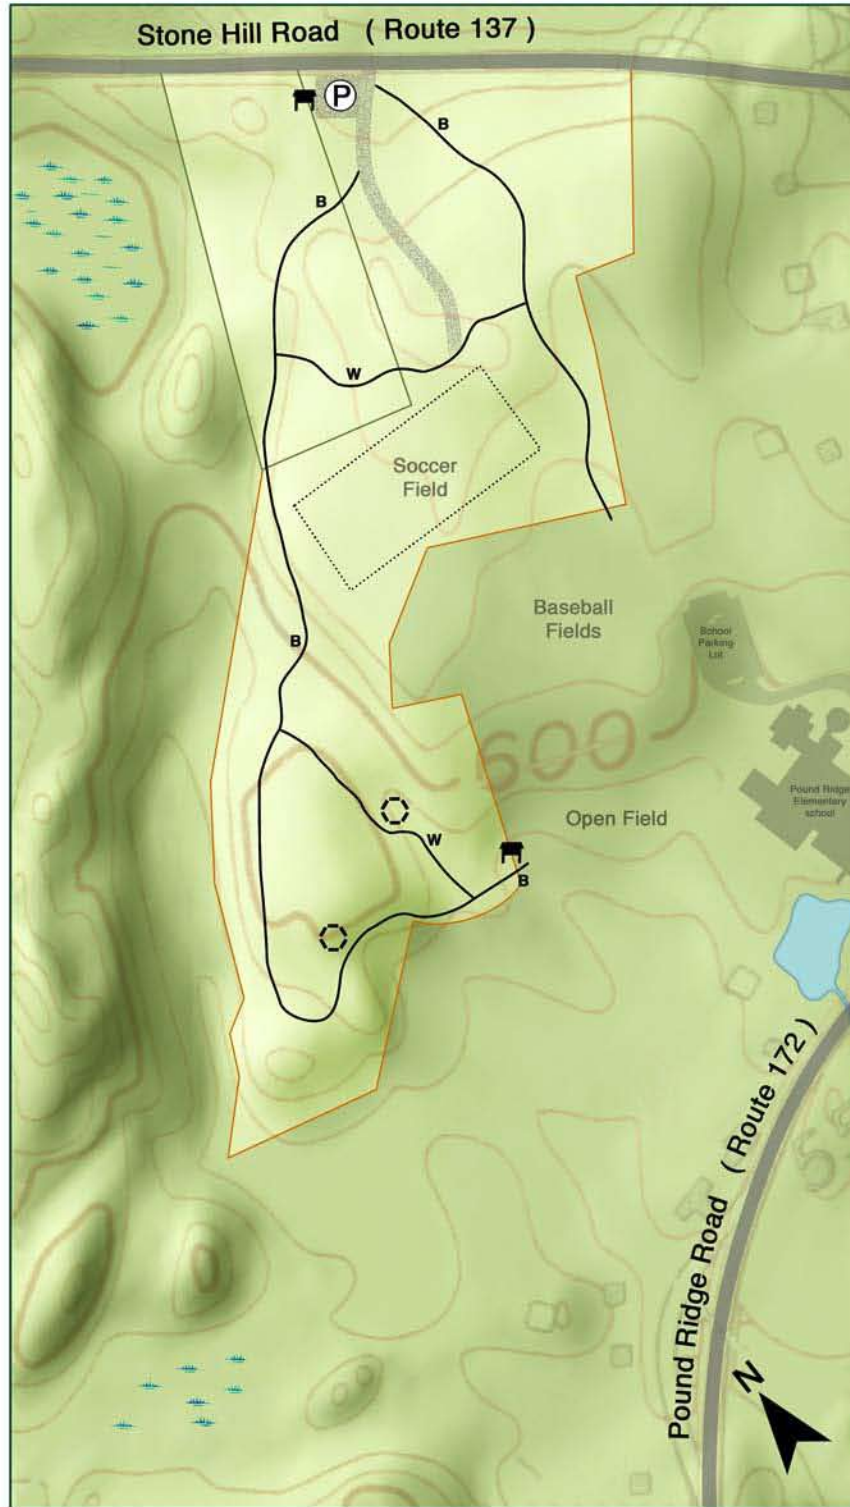

# Carolin's Grove

## Legend

Parking	(P)	Open Air Classroom	(O)
Kiosk	(K)	Grove Boundary	(B)
Water	(W)	Town Land Boundary	(T)
Wetlands	(W)	Fence	(F)
		Trails	(B) Blue
			(W) White

P.O. Box 173  
 Pound Ridge  
 New York, 10576  
 914-372-1290  
[www.prlc.net](http://www.prlc.net)  
[info@prlc.net](mailto:info@prlc.net)  
 2012