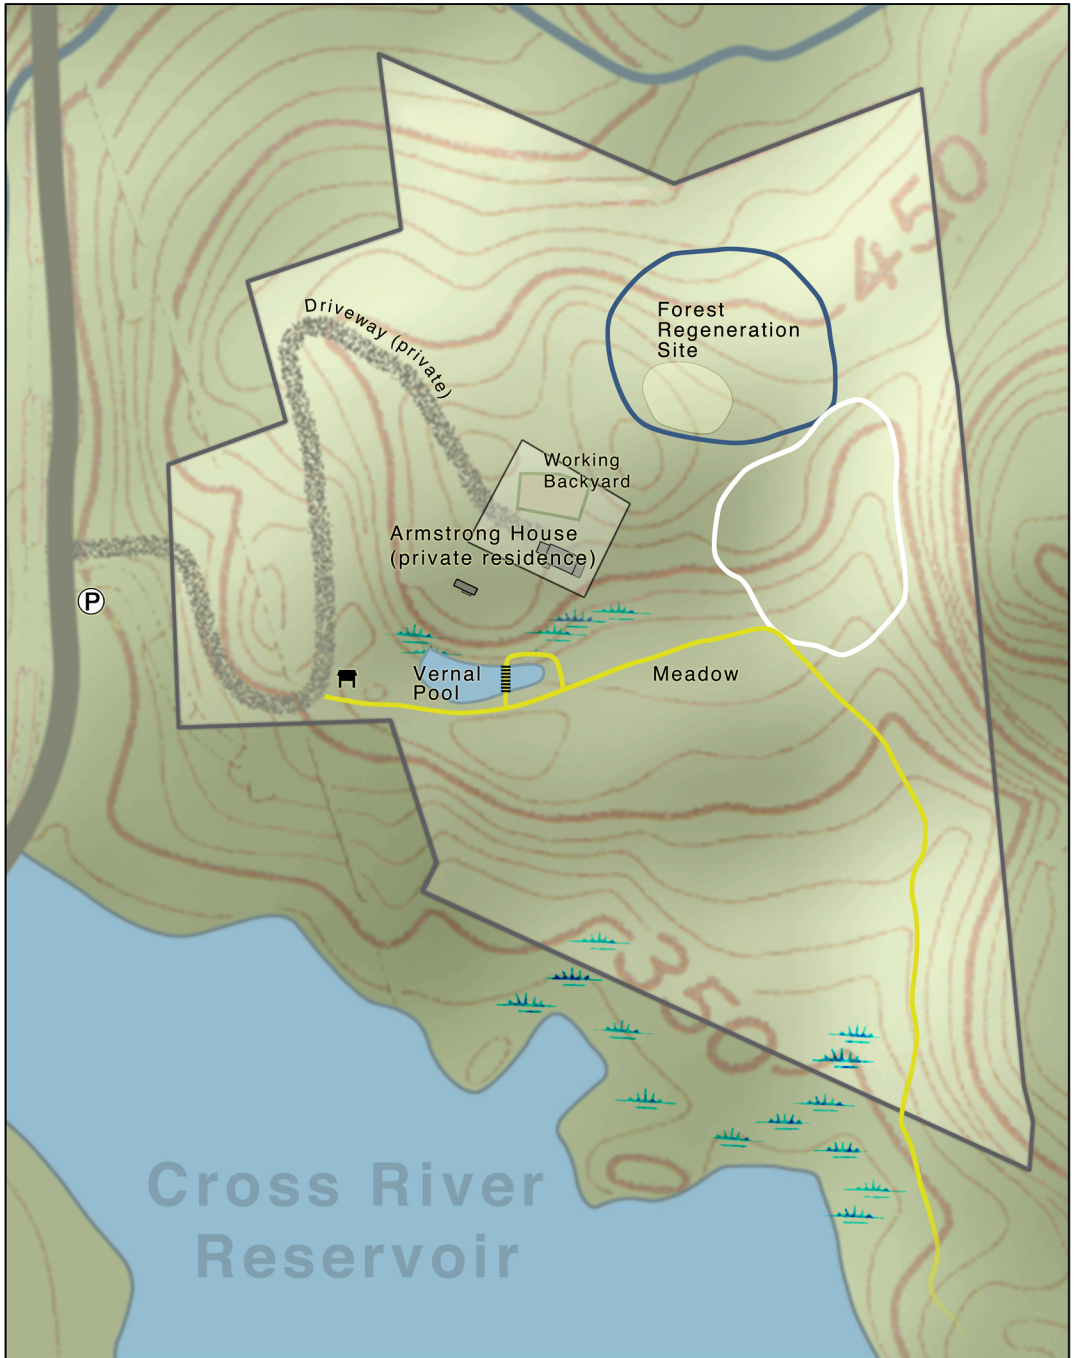

Armstrong Preserve and Education Center

Please Note: The Armstrong residence and working backyard are open **only** during scheduled events or by appointment. Call 914-205-3533

Legend

Parking		Water	
Kiosk		Wetlands	
Boundary		Trails	

P.O. Box 173
Pound Ridge,
N.Y. 10576

info@prlc.net

2015