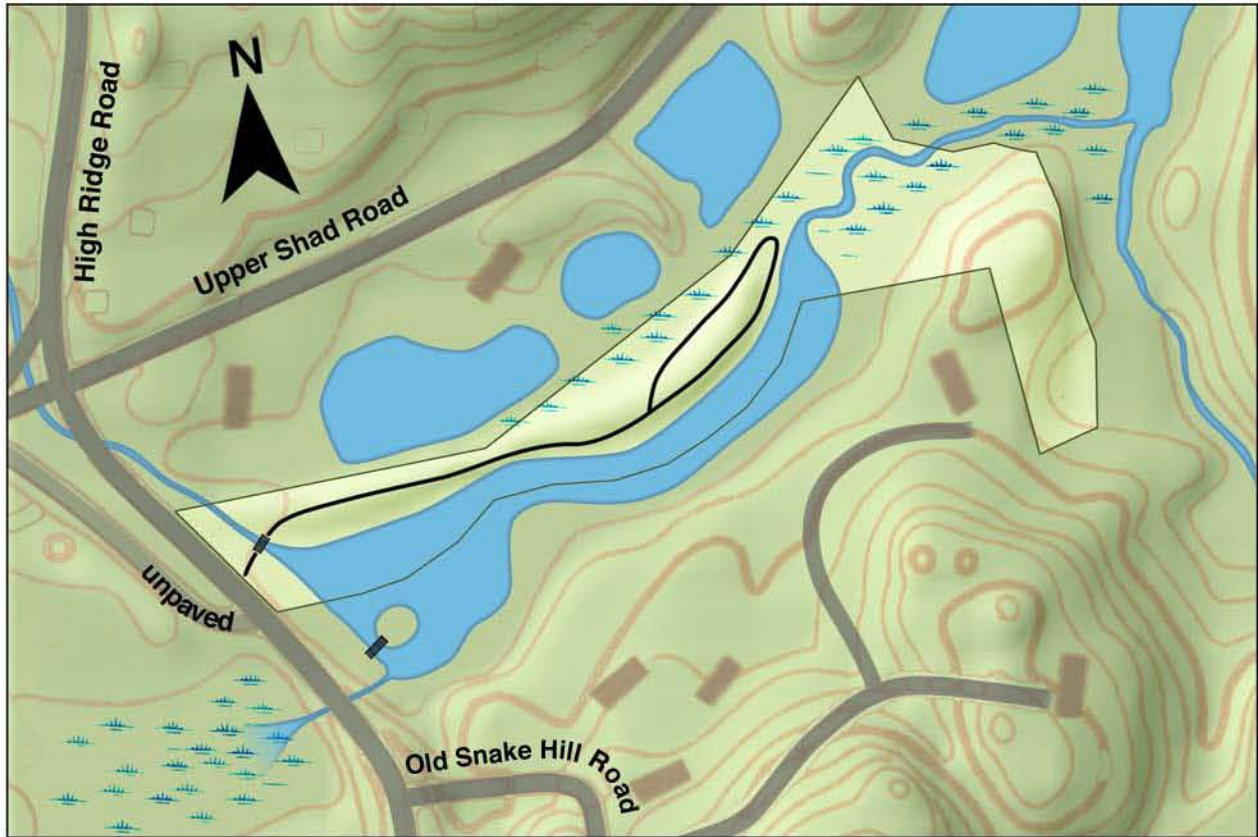

## Legend

Boundary		Boardwalk	
Water		Trail	
Wetlands		Adjacent Homes	

P.O.Box 173  
Pound Ridge  
New York, 10576  
914-372-1290  
[www.prlc.net](http://www.prlc.net)  
[info@prlc.net](mailto:info@prlc.net)  
2012